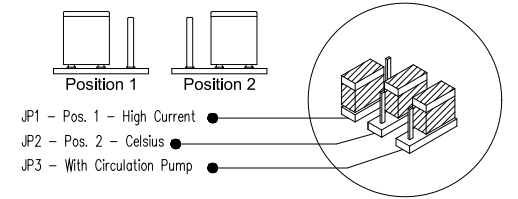

34-0178
1 AMP
PSI SWITCH

Calibrate to 1.75psi

Manufacture Notes:

System replacement fuse included with each unit (attached to inside faceplate).

Dwg. No. M576A0-DKQY-Z5	Drawn BH	Rev 2	Wire Color Code
Date 05.26.06	Diagram No. 8024		B - Black Br - Brown R - Red O - Orange Y - Yellow G - Green Bl - Blue V - Violet W - White Gr - Gray